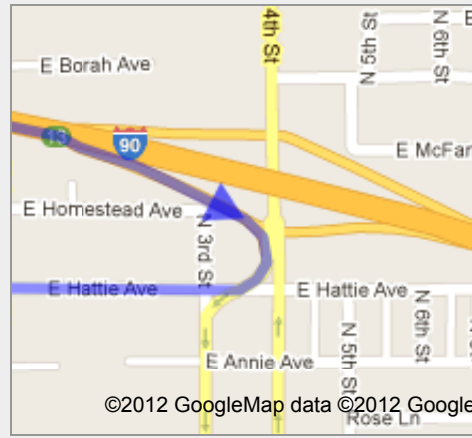

**Directions to 4056 N Government Way, Coeur d'Alene, ID 83815**  
34.3 mi – about 41 mins

©2012 Google - Map data ©2012 Google -

➔ 4. Keep right at the fork, follow signs for **City Center**

go 259 ft  
total 32.5 mi

➔ 5. Turn right onto **E Hattie Ave**  
About 1 min

go 0.3 mi  
total 32.7 mi

➔ 6. Turn right onto **N Government Way**  
About 4 mins

go 1.5 mi  
total 34.3 mi

➔ 7. Turn right to stay on **N Government Way**  
Destination will be on the right

go 174 ft  
total 34.3 mi

 4056 N Government Way, Coeur d'Alene, ID 83815

These directions are for planning purposes only. You may find that construction projects, traffic, weather, or other events may cause conditions to differ from the map results, and you should plan your route accordingly. You must obey all signs or notices regarding your route.