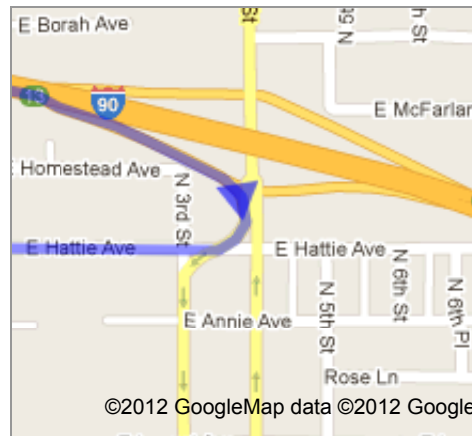

**Directions to 4056 N Government Way, Coeur d'Alene, ID 83815**  
34.3 mi – about 41 mins

©2012 Google - Map data ©2012 Google -

➔ 4. Keep right at the fork, follow signs for **City Center**

go 259 ft  
total 32.5 mi

➔ 5. Turn right onto **E Hattie Ave**  
About 1 min

go 0.3 mi  
total 32.7 mi

➔ 6. Turn right onto **N Government Way**  
About 4 mins

go 1.5 mi  
total 34.3 mi

➔ 7. Turn right to stay on **N Government Way**  
Destination will be on the right

go 174 ft  
total 34.3 mi

 4056 N Government Way, Coeur d'Alene, ID 83815

These directions are for planning purposes only. You may find that construction projects, traffic, weather, or other events may cause conditions to differ from the map results, and you should plan your route accordingly. You must obey all signs or notices regarding your route.