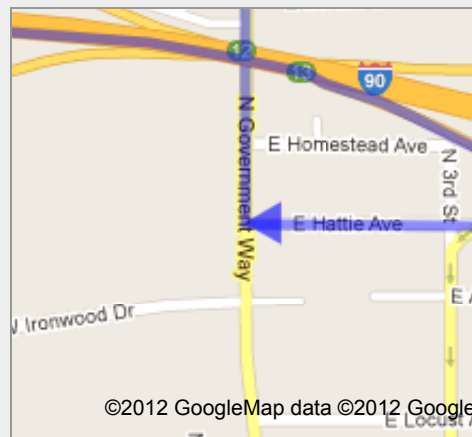

**Directions to 4056 N Government Way, Coeur d'Alene, ID 83815**  
34.3 mi – about 41 mins

©2012 Google - Map data ©2012 Google -

➔ 4. Keep right at the fork, follow signs for **City Center**

go 259 ft  
total 32.5 mi

➔ 5. Turn right onto **E Hattie Ave**  
About 1 min

go 0.3 mi  
total 32.7 mi

➔ 6. Turn right onto **N Government Way**  
About 4 mins

go 1.5 mi  
total 34.3 mi

➔ 7. Turn right to stay on **N Government Way**  
Destination will be on the right

go 174 ft  
total 34.3 mi

 4056 N Government Way, Coeur d'Alene, ID 83815

These directions are for planning purposes only. You may find that construction projects, traffic, weather, or other events may cause conditions to differ from the map results, and you should plan your route accordingly. You must obey all signs or notices regarding your route.