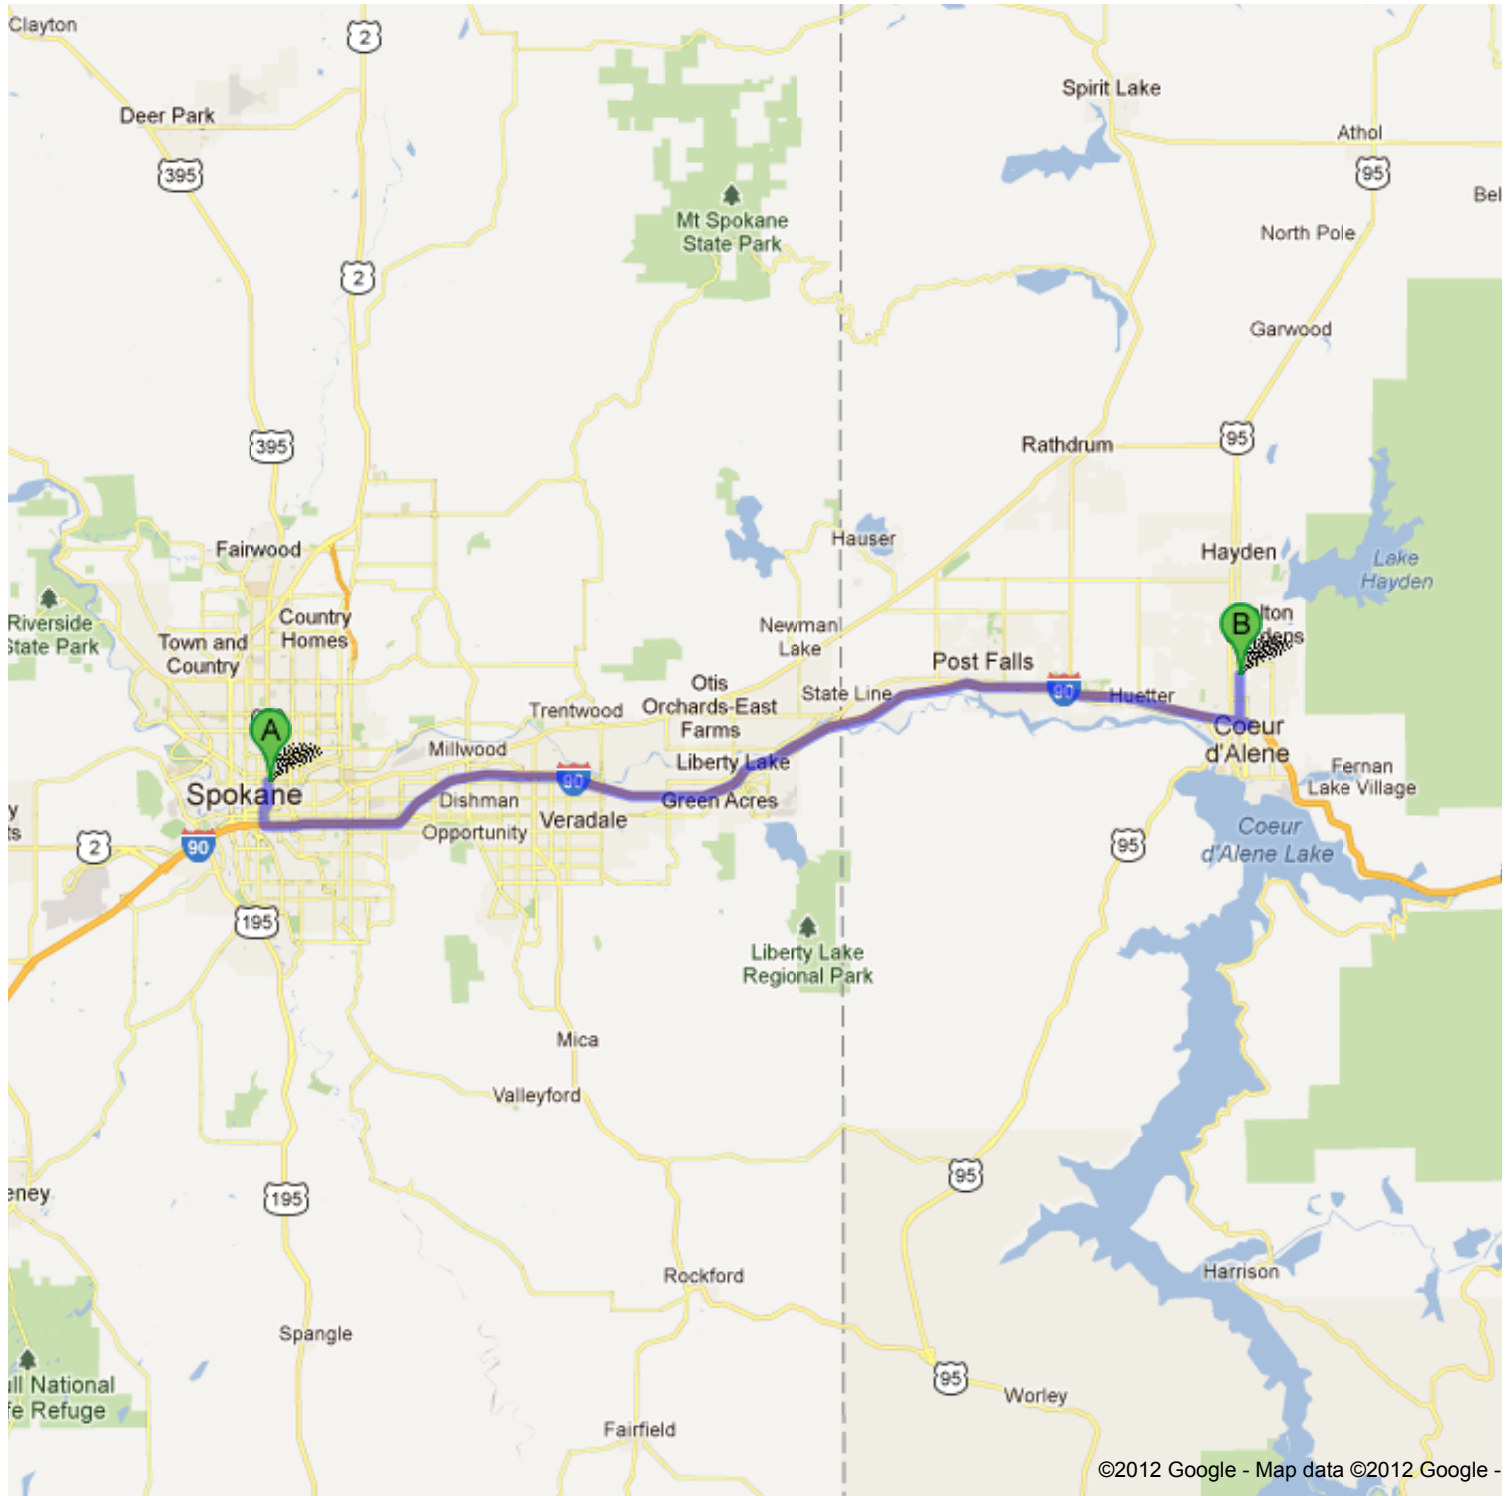

**Directions to 4056 N Government Way, Coeur d'Alene, ID 83815**  
34.3 mi – about 41 mins

©2012 Google - Map data ©2012 Google -

➔ 4. Keep right at the fork, follow signs for **City Center**

go 259 ft  
total 32.5 mi

➔ 5. Turn right onto **E Hattie Ave**  
About 1 min

go 0.3 mi  
total 32.7 mi

➔ 6. Turn right onto **N Government Way**  
About 4 mins

go 1.5 mi  
total 34.3 mi

➔ 7. Turn right to stay on **N Government Way**  
Destination will be on the right

go 174 ft  
total 34.3 mi

 4056 N Government Way, Coeur d'Alene, ID 83815

These directions are for planning purposes only. You may find that construction projects, traffic, weather, or other events may cause conditions to differ from the map results, and you should plan your route accordingly. You must obey all signs or notices regarding your route.