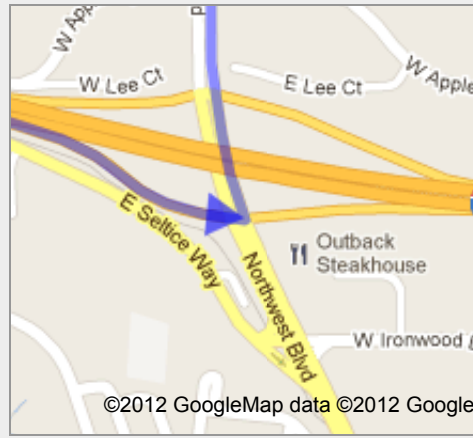

Directions to 4800 N Ramsey Rd, Coeur d'Alene, ID 83815
32.4 mi – about 40 mins

A N Division St & E Mission Ave, Spokane, WA

-  1. Head **south** on **US-2 W/N Division St** toward **E Mission Ave**
Continue to follow US-2 W
About 4 mins

go 1.4 mi
total 1.4 mi

-  2. Merge onto **I-90 E** via the ramp on the left to **Coeur D'Alene**
Entering Idaho
About 31 mins

go 29.6 mi
total 30.9 mi

-  3. Take exit **11** for **Northwest Blvd** toward **City Center**

go 0.3 mi
total 31.2 mi

 4. Turn left onto **N Ramsey Rd**
 Destination will be on the right
 About 5 mins

go 1.2 mi
 total 32.4 mi

 4800 N Ramsey Rd, Coeur d'Alene, ID 83815

These directions are for planning purposes only. You may find that construction projects, traffic, weather, or other events may cause conditions to differ from the map results, and you should plan your route accordingly. You must obey all signs or notices regarding your route.