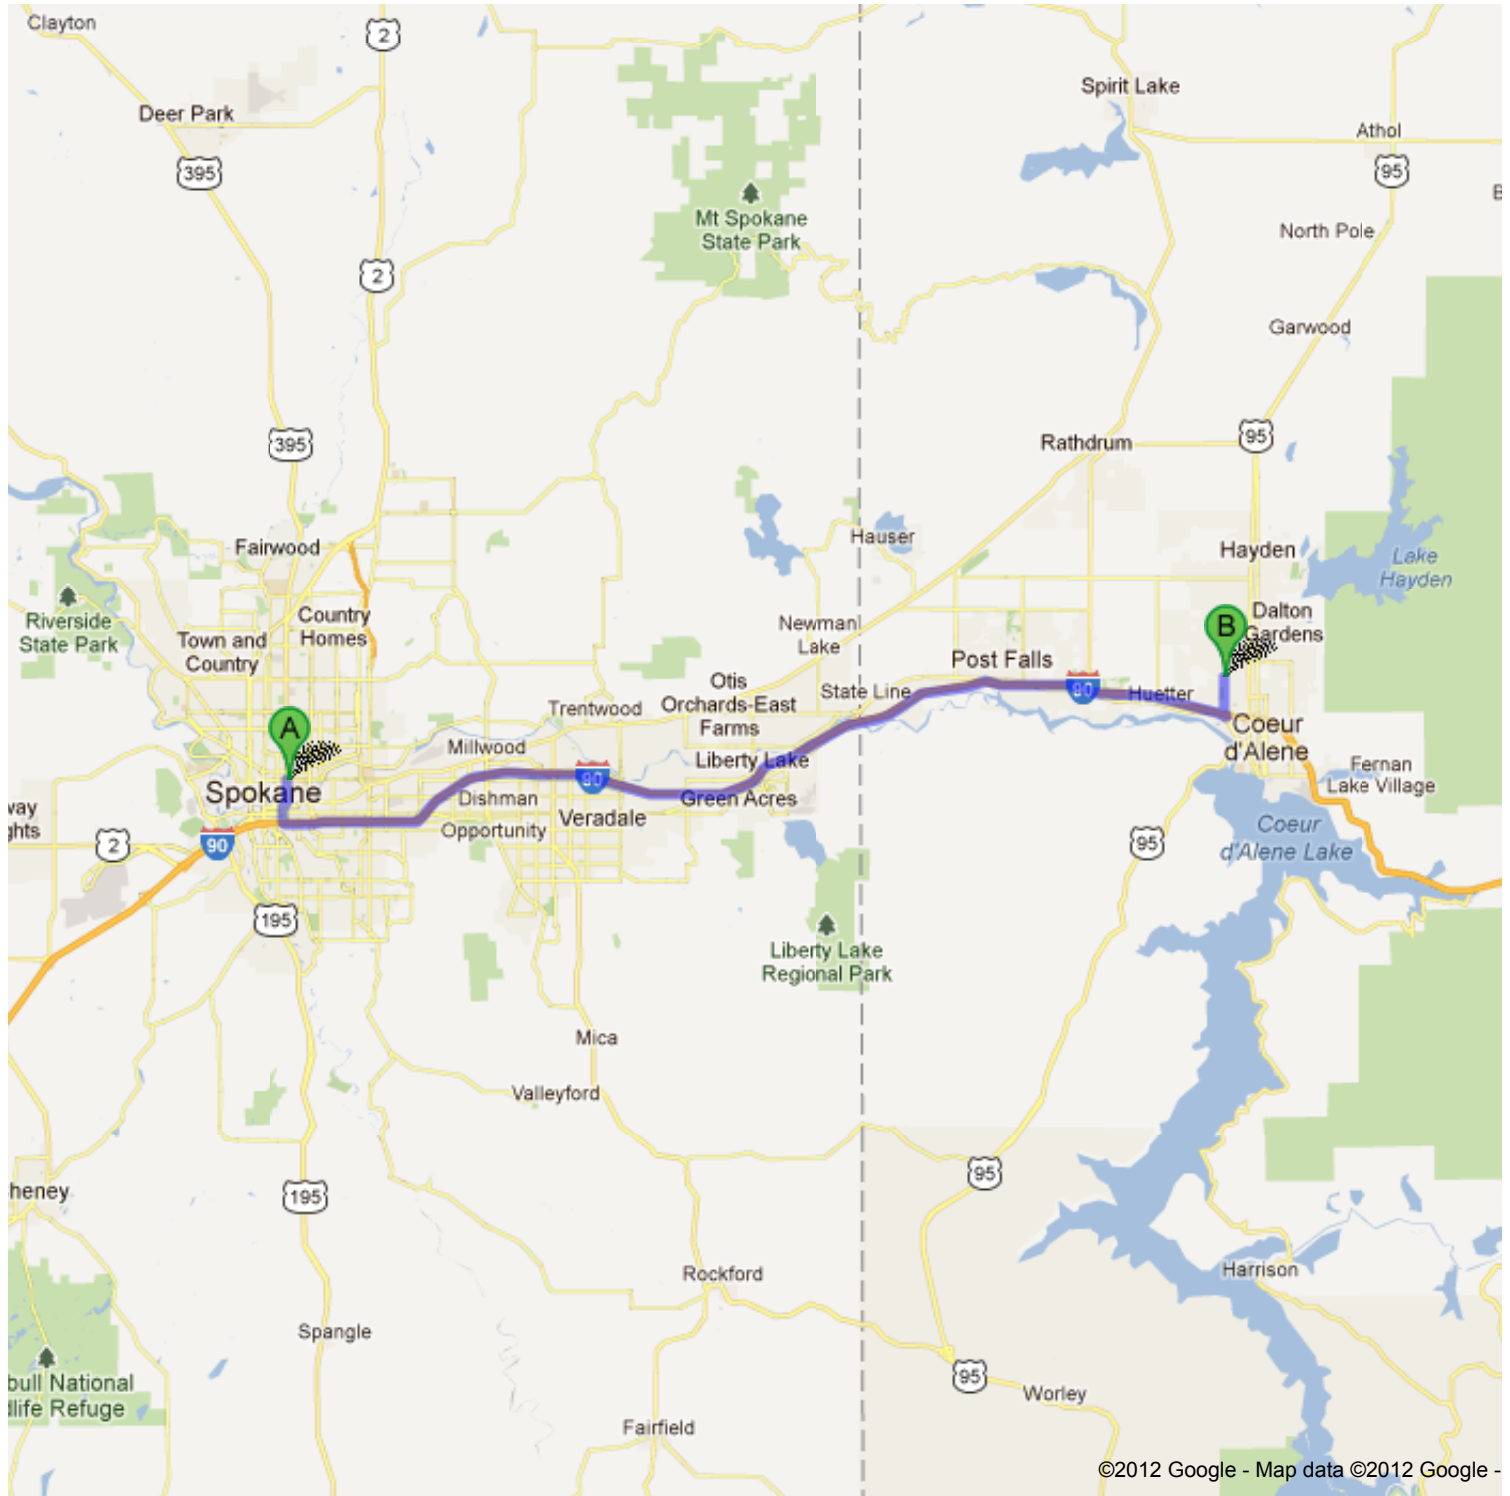

Directions to 4800 N Ramsey Rd, Coeur d'Alene, ID 83815
32.4 mi – about 40 mins

A N Division St & E Mission Ave, Spokane, WA

-  1. Head **south** on **US-2 W/N Division St** toward **E Mission Ave**
Continue to follow US-2 W
About 4 mins

go 1.4 mi
total 1.4 mi

-  2. Merge onto **I-90 E** via the ramp on the left to **Coeur D'Alene**
Entering Idaho
About 31 mins

go 29.6 mi
total 30.9 mi

-  3. Take exit **11** for **Northwest Blvd** toward **City Center**

go 0.3 mi
total 31.2 mi

 4. Turn left onto **N Ramsey Rd**
 Destination will be on the right
 About 5 mins

go 1.2 mi
 total 32.4 mi

 4800 N Ramsey Rd, Coeur d'Alene, ID 83815

These directions are for planning purposes only. You may find that construction projects, traffic, weather, or other events may cause conditions to differ from the map results, and you should plan your route accordingly. You must obey all signs or notices regarding your route.

Map data ©2012 Google

Directions weren't right? Please find your route on maps.google.com and click "Report a problem" at the bottom left.